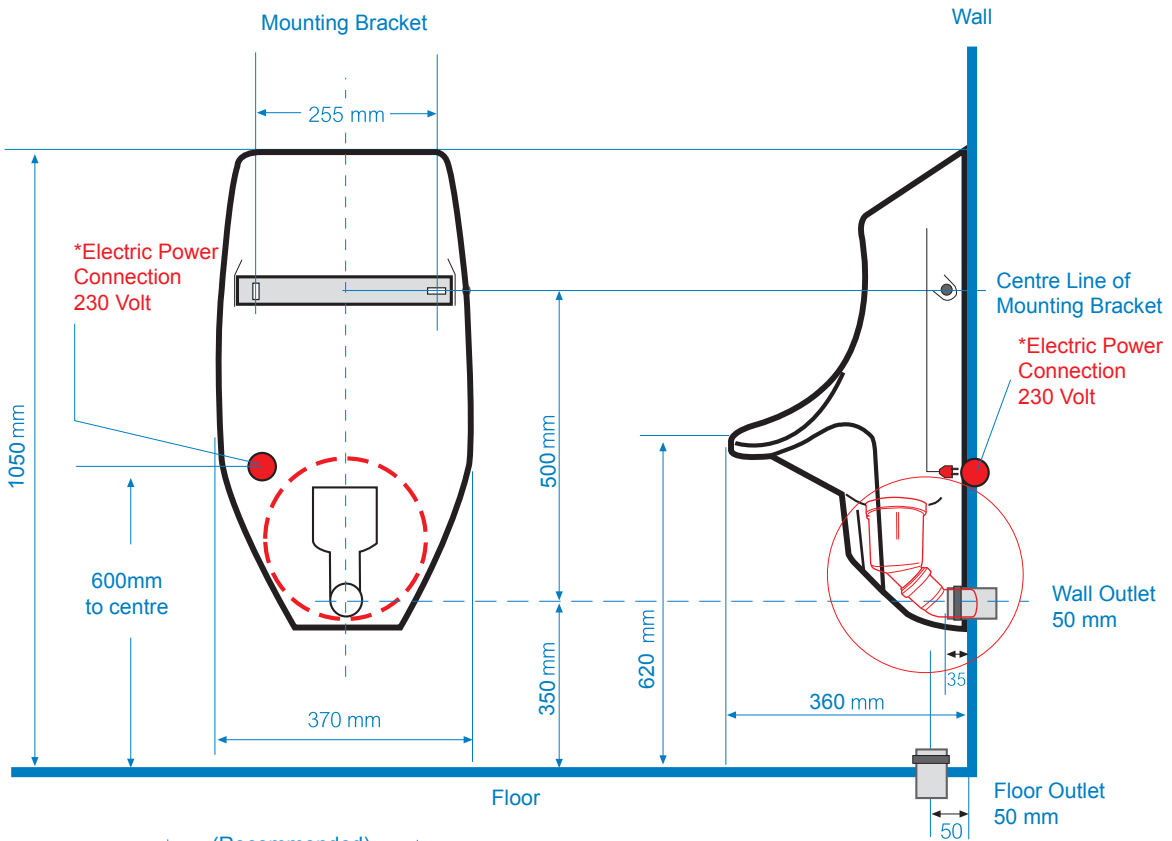

Installation Instructions

URIMAT®

compactplus	14.001	Static Display
compactinfo	14.101	Backlit Display
compactvideo	16.971	Video Display

45 degree floor outlet adaptor supplied with the urinal

90 degree wall outlet adaptor supplied with the urinal