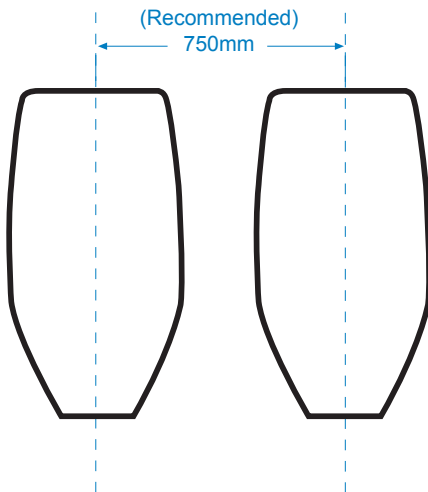

Installation Instructions

URIMAT®

compactplus	14.001	Static Display
compactinfo	14.101	Backlit Display
compactvideo	16.971	Video Display

45 degree floor outlet adaptor supplied with the urinal

90 degree wall outlet adaptor supplied with the urinal