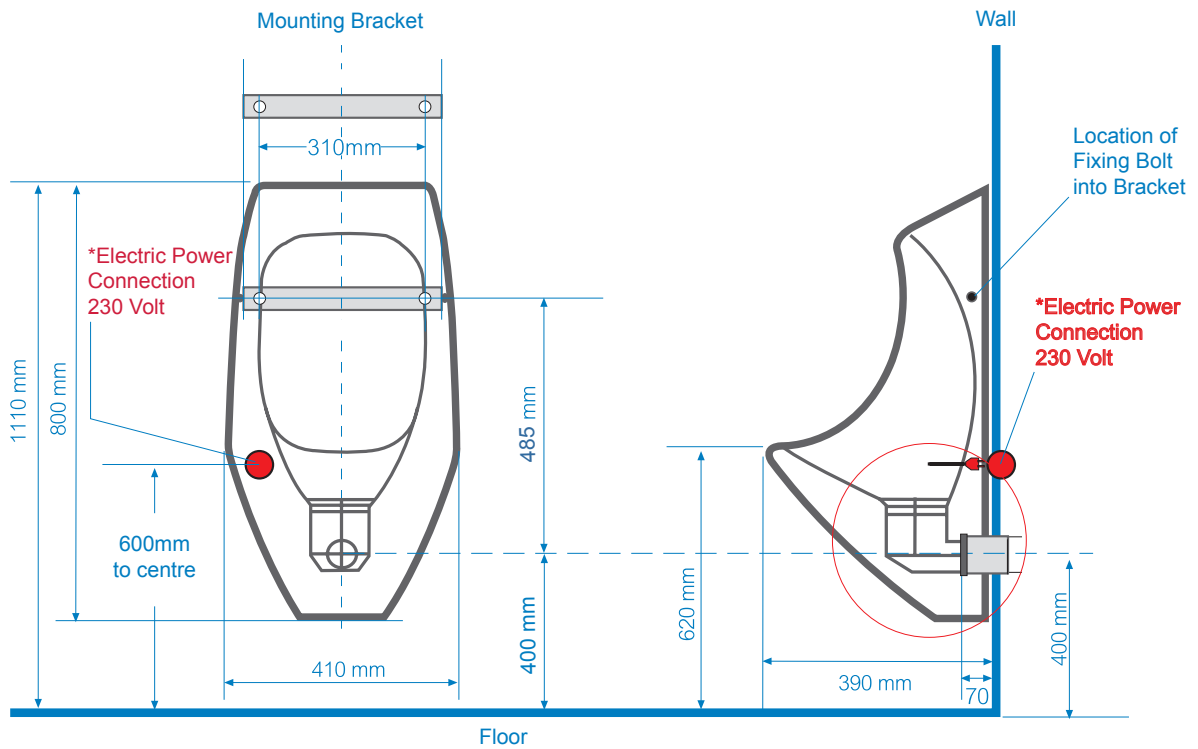

Installation Instructions

URIMAT®

eco	15.001	No Display
ecoplus	16.001	Static Display
ecoinfo	11.001	Backlit Display

*Notes In Red only apply to ecoinfo with backlit display