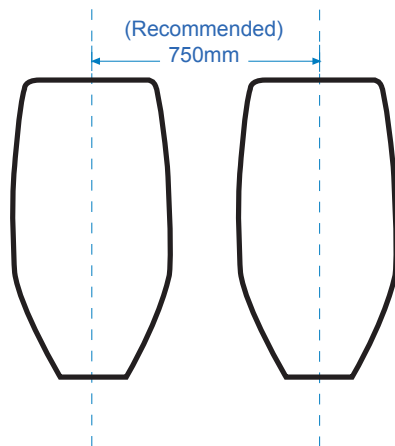

Installation Instructions

URIMAT®

eco	15.001	No Display
ecoplus	16.001	Static Display
ecoinfo	11.001	Backlit Display

*Notes In Red only apply to ecoinfo with backlit display