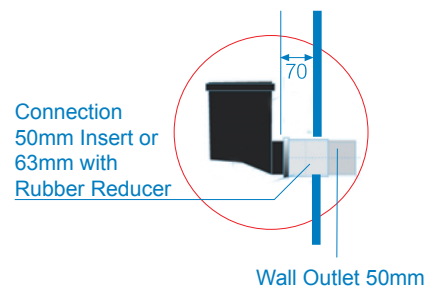

Installation Instructions

URIMAT®

eco	15.001	No Display
ecoplus	16.001	Static Display
ecoinfo	11.001	Backlit Display

*Notes In Red only apply to ecoinfo with backlit display