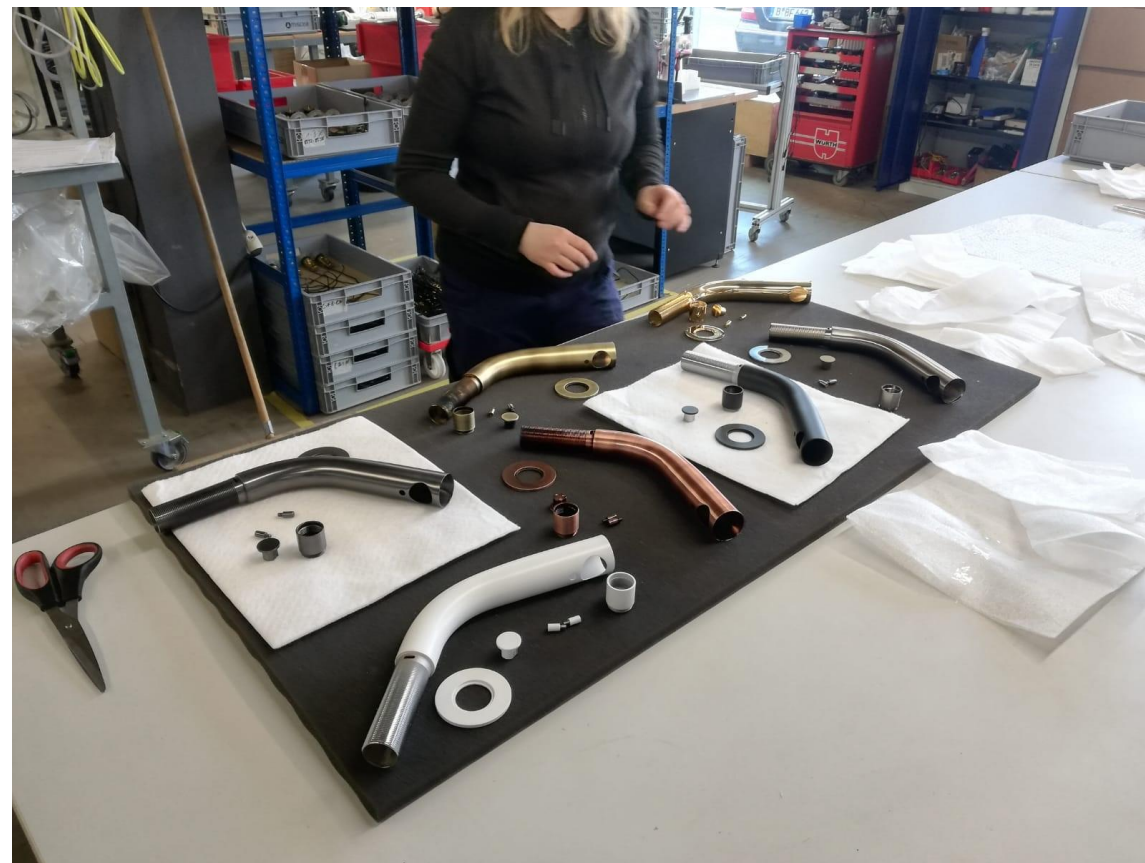

MISCEA **SURFACE FINISH**