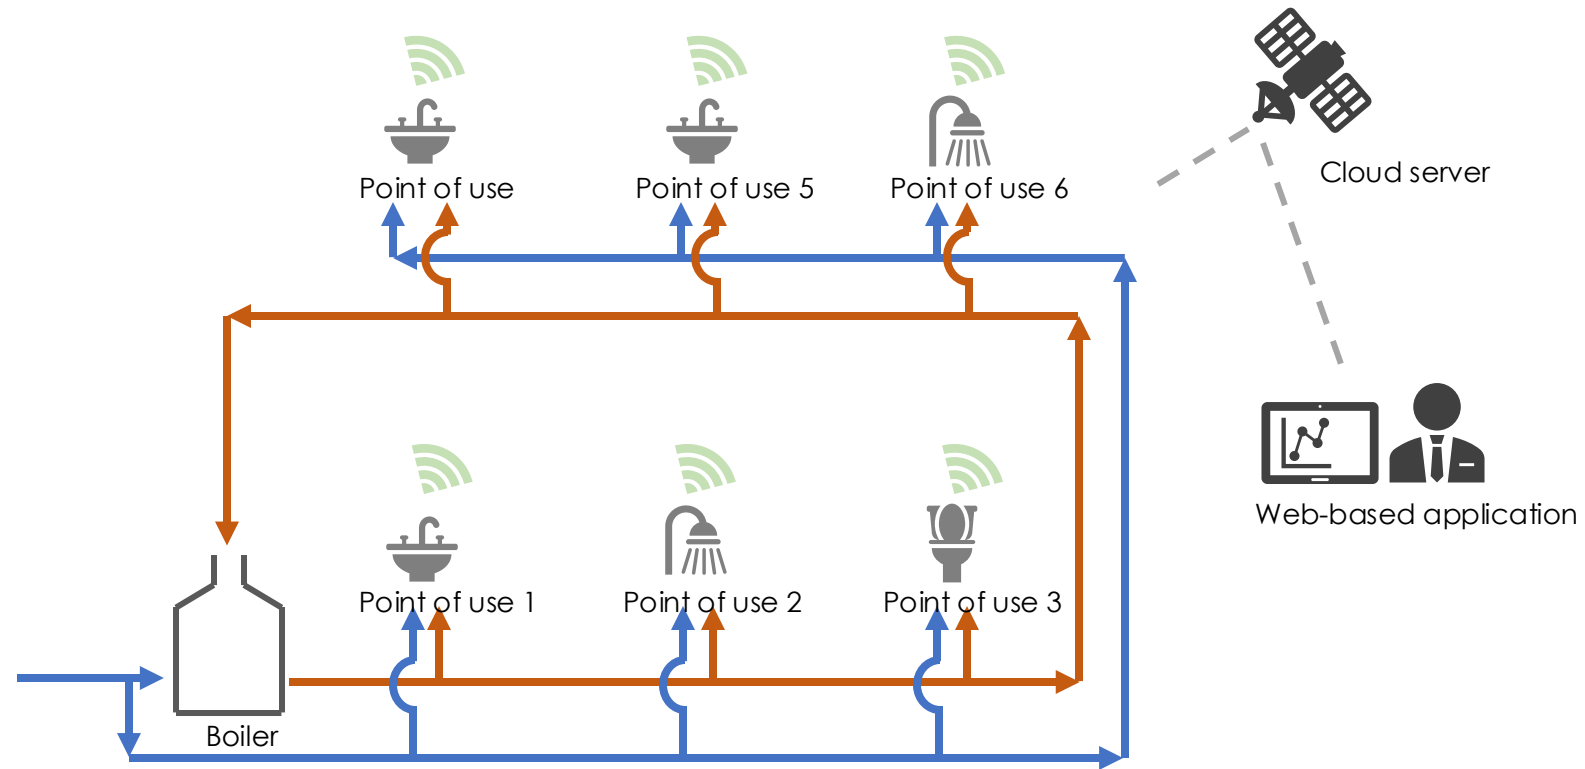

MISCEA AQUALIBUR