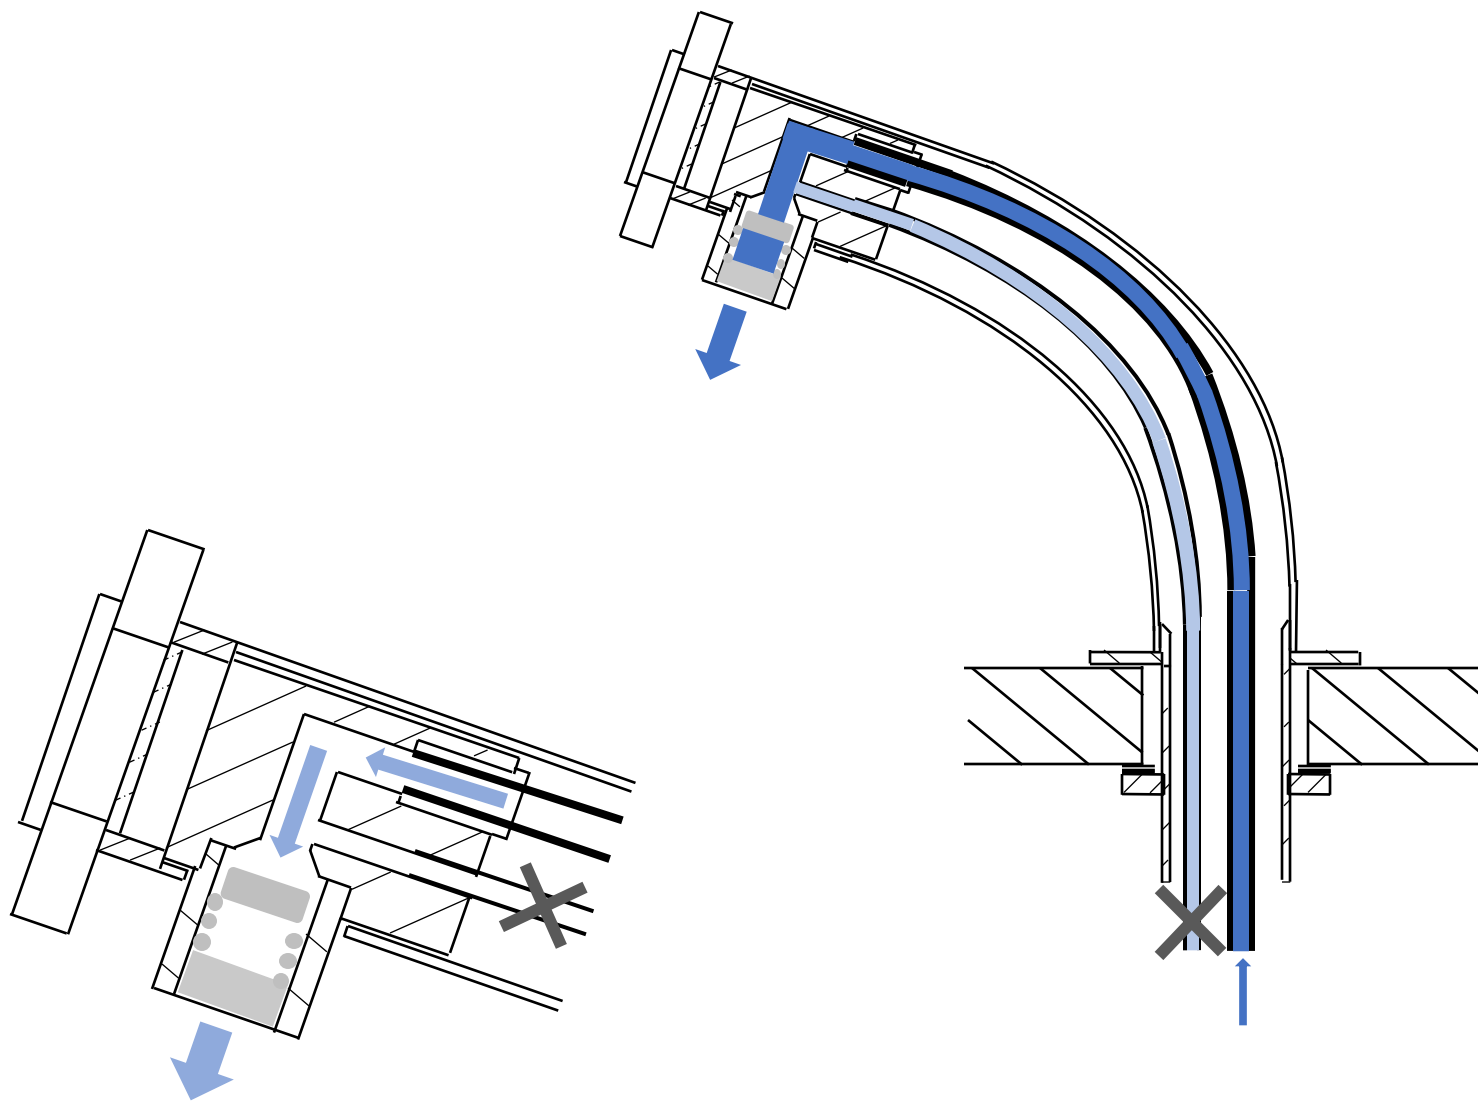

MISCEA AQUALIBUR