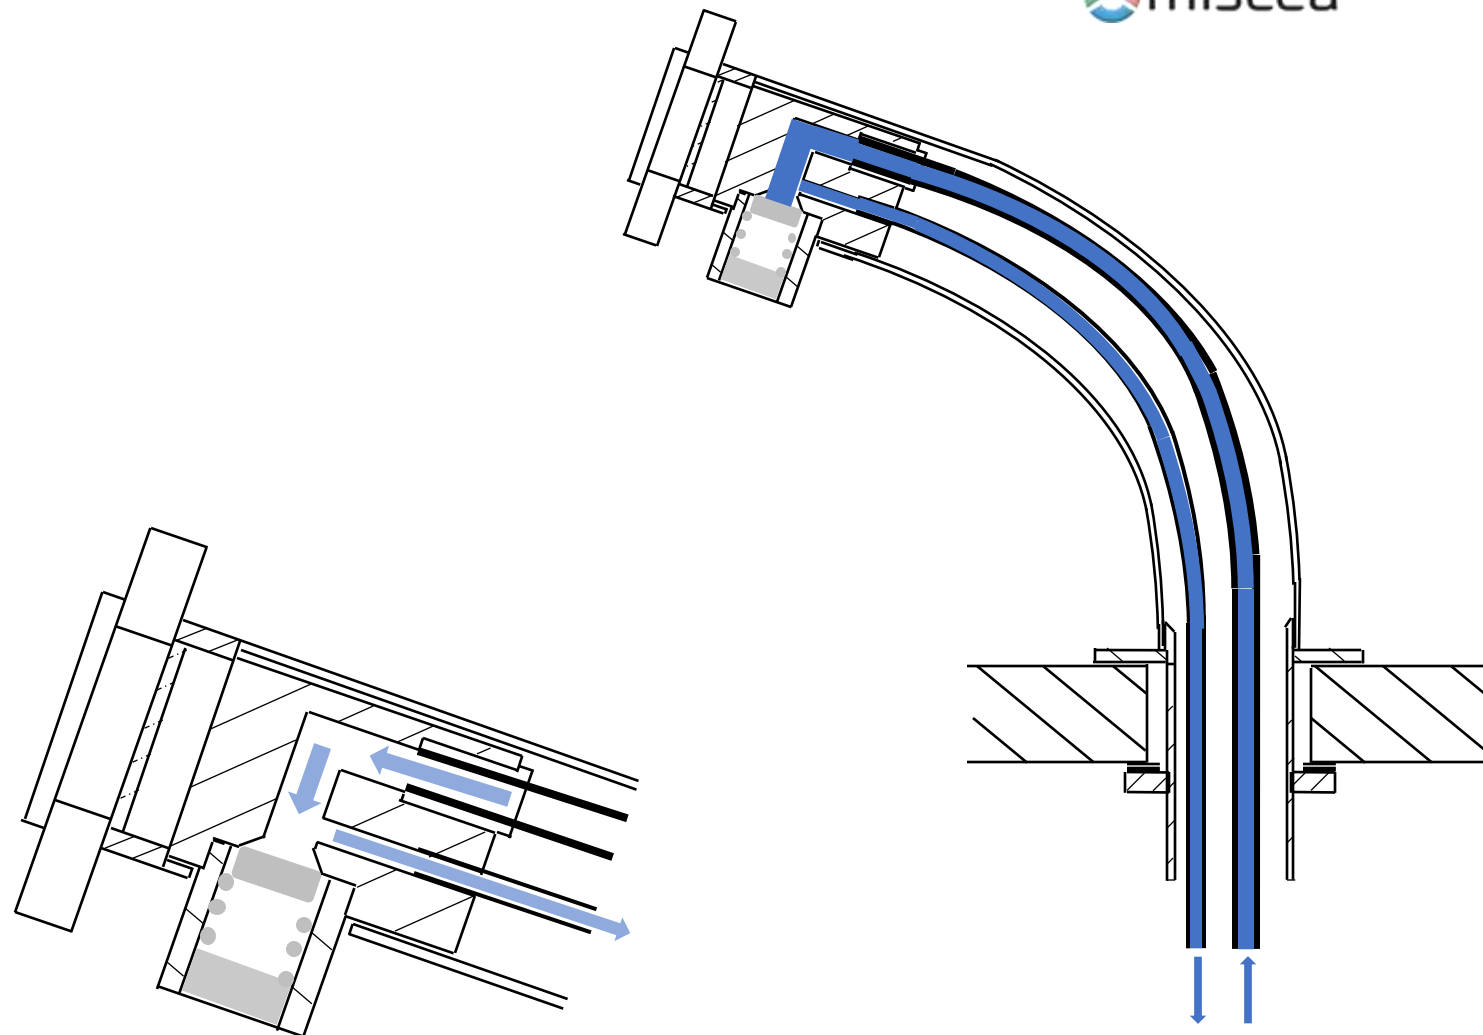

MISCEA AQUALIBUR