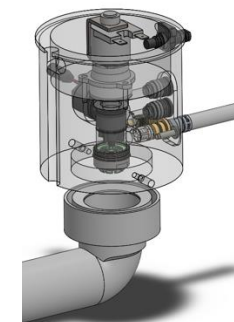

MISCEA AQUALIBUR