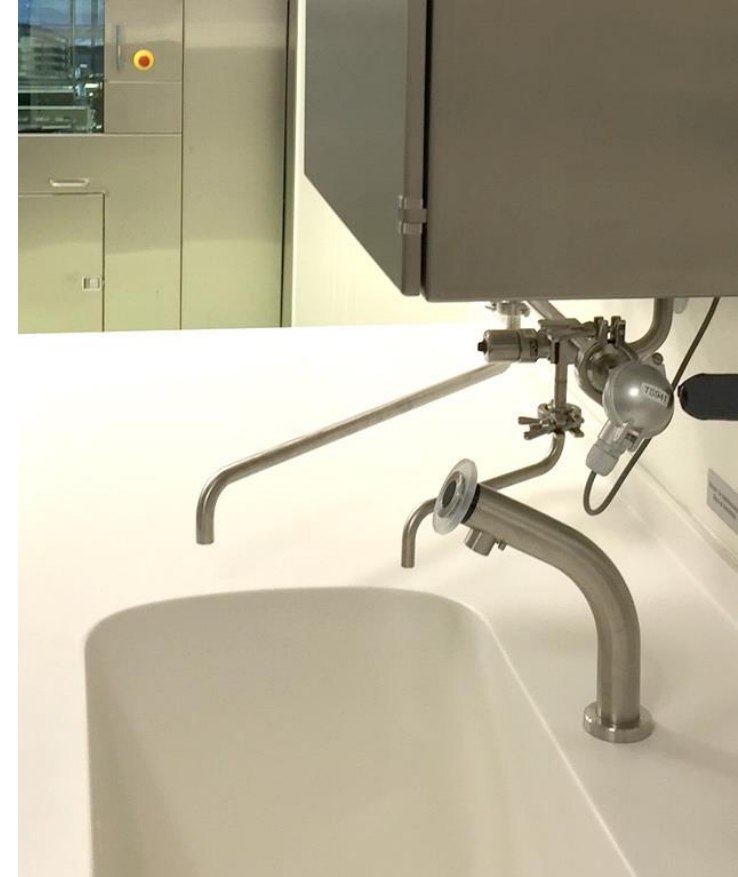

EXPERIENCE MISCEA

miscea customers are generally from the following areas where **health, safety and hygiene** are a priority.

Medical

Home

Gastronomy

Commercial

Dental Clinic, Germany

Private dental clinic located in Warendorf, Germany. Featuring the miscea CLASSIC standard system in stainless steel finish.

MEDICAL REFERENCES

Academy For Dental Studies, Germany

Project located in Karlsruhe. Featuring the miscea LIGHT systems.

Tierklinik Hofheim, Germany

Veterinary clinic project in Hofheim, Germany. Featuring the miscea CLASSIC wall mount system in stainless steel finish.

Novartis, Switzerland

Hand hygiene station at Novartis laboratory located in Basel Schleuse. Featuring the miscea CLASSIC standard system in stainless steel finish.

LABS & CLEANROOMS REFERENCES

AirTecCon, Germany

Cleanroom located in Goslar

BATHROOM REFERENCES

Bathroom Showroom, The Netherlands

Featuring the miscea miscea CLASSIC systems.

Private Bathroom, USA

Residential guest bathroom located in California. Featuring the miscea CLASSIC wall mount system in polished chrome.